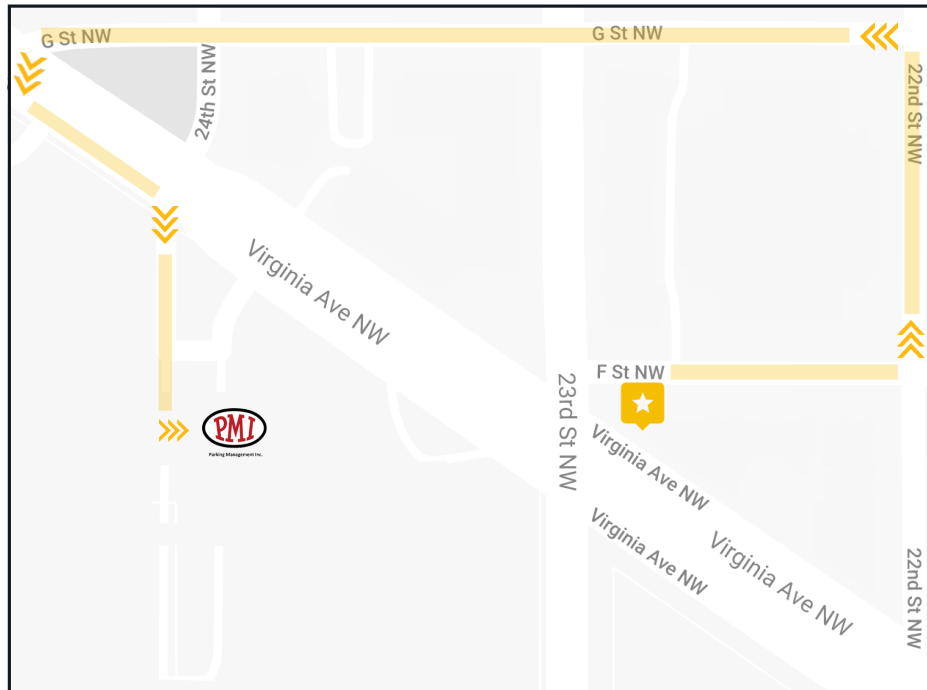

COLUMBIA PLAZA PMI PARKING

2400 VIRGINIA AVE NW

3 minute drive (.4 miles) or 3 minute walk (.2 miles)

From Hotel Hive :

- Take F St NW towards 22nd St NW
- Left on 22nd St NW
- Left on G St NW
- **Wide left** on Virginia Ave
(THEN KEEP RIGHT TO AVOID THE RAMP)
- Right into Columbia Plaza
- Keep right for PMI daily parking garage
(DO NOT GO DOWN THE RAMP, LOOP AROUND TO THE RIGHT)